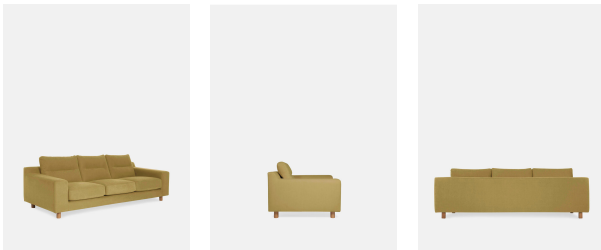

Nuno 3 Seater Sofa, Linen Antelope

£2,795 Regular

£2,376 SOHO HOME+

Product details

Our Nuno sofa has been designed to be as comfortable and versatile as possible, with wide arm rests that are perfect for lounging and two separate cushions inside a single cover to give maximum shoulder and lumbar support (it's also zipped to the sofa back so it won't slide down). The low, streamlined profile has a relaxed feel and acts a blank canvas that can be updated with different cushions and throws, giving it real longevity.

- Low three seater sofa with wide arm rests
- Turned natural oak legs
- Back cushions attached to sofa with zip
- Hand made in the USA by skilled craftsmen
- Inspired by the sofa in the beach studio at Little Beach House Barcelona

Dimensions

Height :83.82 cm

Width :228.6 cm

Depth :93.98 cm

Details

Dimensions: H34.5 x W90 x D36.5"

Seat Depth: 23.25"

Seat Height: 16"

Arm Height: 23"

Foot Height: 3.75"

Frame: Maple wood

Feet: Maple wood

Filling: Foam & Fibre

Removable seat cushions: Yes

Removable legs: Yes

Assembly Required? No