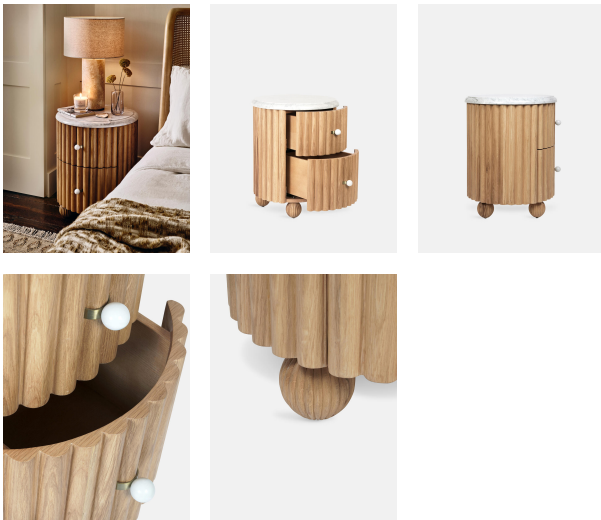

## Carlisle Bedside Table

£875 Regular

£744 SOHO HOME+

### Product details

Inspired by designs found at White City House, this wooden Carlisle bedside table is intricately carved with sculptural, curved lines. It has Italian marble handles and a matching top with subtle grey veining - a characteristic that makes each one unique.

- Two drawers
- Italian grey marble top and handles

### Dimensions

Height :60.1 cm

Width :47.5 cm

Depth :47.5 cm

Weight :31 kg