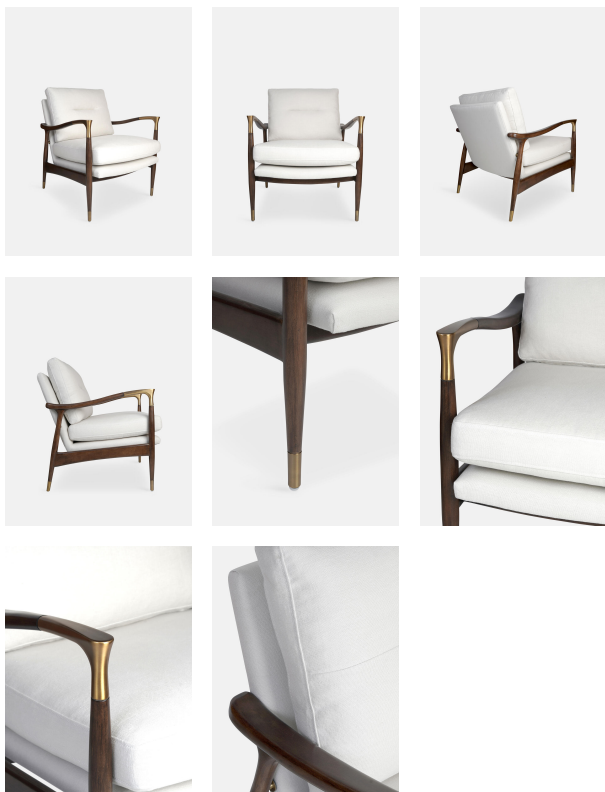

Theodore Arm Chair, Natural Linen

£985 Regular

£837 SOHO HOME+

Product details

Taking cues from mid-century designs at Soho House Greek Street, our Theodore chair will add a fresh focal point to your living space. It has a comfortable, deep-sit shape with down and feather-wrapped foam cushions upholstered in natural linen. The tapered birch wood frame and brass detailing on the arms complement the clean lines.

- Tapered birch wood frame
 - Brass-detailed arms
 - Upholstered in natural linen
 - Feather and down-wrapped foam cushions
- Also available in Charcoal and Khaki.

Dimensions

Height :64.14 cm

Width :74.93 cm

Depth :81.92 cm

Weight :15 kg

Details

Product Dimensions: H80cm W64cm D76cm

Frame: Birch

Filling: Foam, Feather/down, Fiber

Fabric: 100% Linen

Care Instructions: Clean with a mild, water-free, dry-cleaning solvent. Ensure ample ventilation.