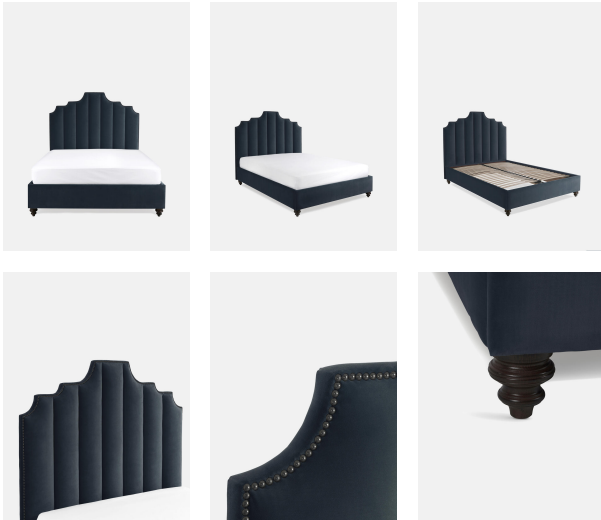

## Gerrard Bed, Double, Velvet Slate

£2,895 Regular

£2,461 SOHO HOME+

### Sizes

Double, Emperor, King, Super King

### Product details

At our Houses, we take sleep seriously. Designed for our new bedrooms at Babington House in Somerset, the Gerrard bed has a fluted headboard and frame that can be upholstered in velvet or linen, in a variety of colours. Each one is entirely handmade in the UK by skilled craftsmen.

- Bedstead upholstered in linen
- Bedstead includes headboard, frame and slats
- Upholstered headboard with fluted panel detail
- Mattress is not included and can be purchased separately
- Handmade in the UK