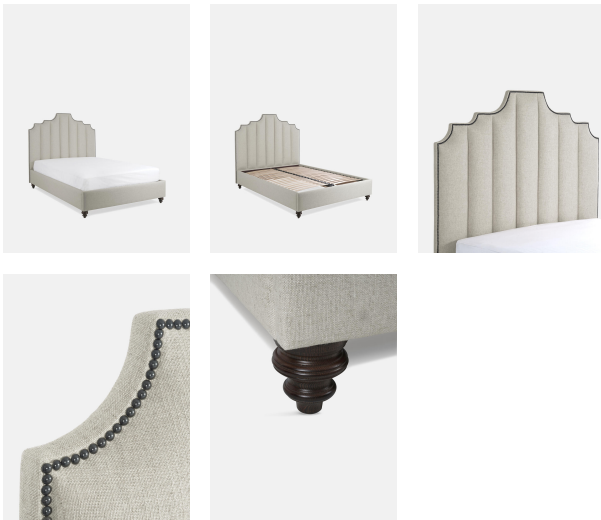

Gerrard Bed, Super King, Linen Natural

£3,495 Regular

£2,971 SOHO HOME+

Sizes

Double, Emperor, King, Super King

Available in

- | | |
|--|---|
|  Linen Antelope |  Linen Dahlia |
|  Linen Dark Navy |  Linen Light Grey |
|  Linen Loden |  Linen Natural |
|  Velvet Burgundy |  Velvet Forest |
|  Velvet Lichen |  Velvet Navy |
|  Velvet Ochre |  Velvet Rose Water |
|  Velvet Rust |  Velvet Slate |
|  Velvet Teal | |

Product details

At our Houses, we take sleep seriously. Designed for our new bedrooms at Babington House in Somerset, the Gerrard bed has a fluted headboard and frame that can be upholstered in velvet or linen, in a variety of colours. Each one is entirely handmade in the UK by skilled craftsmen.

- Bedstead includes headboard, frame and slats
- Upholstered headboard with fluted panel detail
- Mattress is not included and can be purchased separately
- Handmade in the UK

Dimensions

Height :161 cm
Width :190 cm
Depth :214 cm

Details

Dimensions: H161 x W190 x D214cm

Material: Linen

Frame: Engineered hardwood

Feet: Birch

Care Instructions: Wipe with a clean dry cloth,
avoid abrasive cleaning products