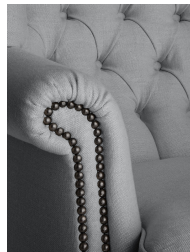

House Porter Chair, Linen Light Grey

£2,895 Regular

£2,461 SOHO HOME+

Available in

- | | |
|---|--|
|  Linen Natural |  Linen Antelope |
|  Linen Loden |  Linen Dahlia |
|  Linen Light Grey |  Linen Dark Navy |
|  Velvet Slate |  Velvet Navy |
|  Velvet Teal |  Velvet Forest |
|  Velvet Lichen |  Velvet Burgundy |
|  Velvet Rose Water |  Velvet Cream |
|  Velvet Ochre |  Velvet Rust |

Product details

The wide side wings of our Porter chair envelop the sitter, making it ideal for when you want to be on your own or feel extra cosy. Hand crafted in England and upholstered in tactile pure linen, it's inspired by traditional porter chairs seen around the Houses from Babington to Chicago and New York.

- Upright porter chair with linen upholstery
- Wide side wings
- Deep buttoned detailing
- Hand crafted in England
- Dark stained timber feet
- Inspired by chairs at Soho House Chicago and Babington House

Dimensions

Height :94 cm
Width :87 cm
Depth :94 cm
Weight :26 kg

Details

Product Dimensions: H117 x W87 x D94cm

Arm Height: 72cm

Seat Depth: 58cm

Seat Width: 52cm

Seat Height: 56cm