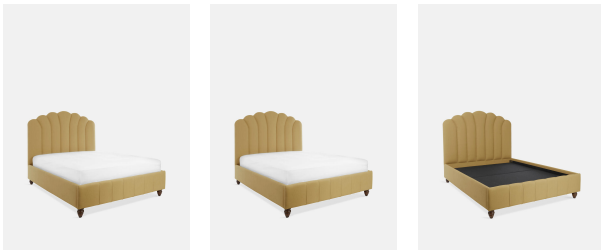

## Manette Bed, Double, Linen Antelope

£3,495 Regular

£2,971 Membership

### Sizes

Double, Emperor, King, Super King

### Product details

Available in linen and velvet in a range of colours, our upholstered Manette bedstead is inspired by those in the Cosy bedrooms at Kettner's. The fan headboard has an Art Deco feel, with each section outlined by self-colour piping.

### Dimensions

H168 x W145 x D203cm / H66.1 x W57.1 x D79.9"