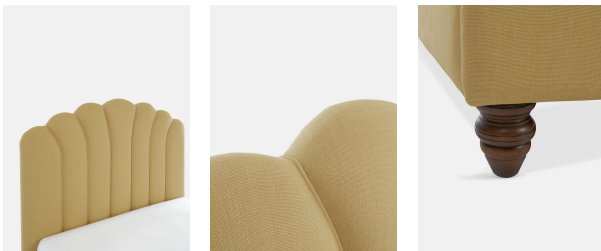

## Manette Bed, Double, Linen Antelope

£3,495 Regular

£2,971 Membership

### Sizes

Double, Emperor, King, Super King

### Product details

Available in linen and velvet in a range of colours, our upholstered Manette bedstead is inspired by those in the Cosy bedrooms at Kettner's. The fan headboard has an Art Deco feel, with each section outlined by self-colour piping.

- Upholstered bedstead
- Fan headboard outlined with self-colour piping
- Made in England
- Dark stained turned hardwood feet
- Inspired by the beds in the Cosy bedrooms at Kettner's