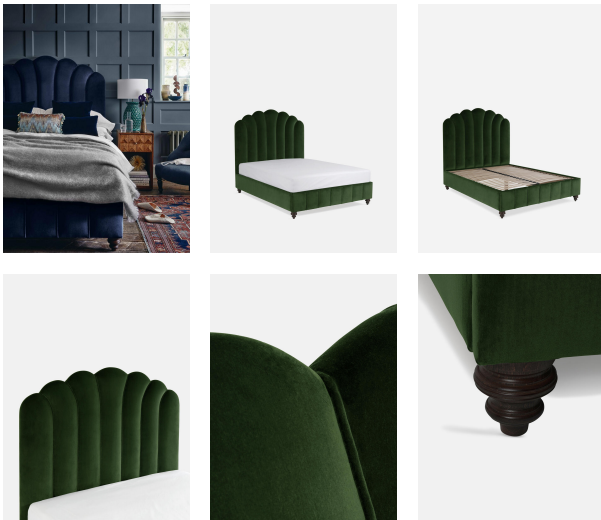

Manette Bed, Double, Velvet Forest

£2,895 Regular

£2,461 SOHO HOME+

Sizes

Double, Emperor, King, Super King

Available in

- | | |
|--|---|
|  Linen Antelope |  Linen Dahlia |
|  Linen Dark Navy |  Linen Light Grey |
|  Linen Loden |  Linen Natural |
|  Velvet Burgundy |  Velvet Forest |
|  Velvet Lichen |  Velvet Navy |
|  Velvet Ochre |  Velvet Rose Water |
|  Velvet Rust |  Velvet Slate |
|  Velvet Teal | |

Product details

Available in linen and velvet in a range of colours, our upholstered Manette bedstead is inspired by those in the Cosy bedrooms at Kettner's. The fan headboard has an Art Deco feel, with each section outlined by self-colour piping.

- Upholstered bedstead
- Fan headboard outlined with self-colour piping
- Made in England
- Dark stained turned hardwood feet
- Inspired by the beds in the Cosy bedrooms at Kettner's

Dimensions

Height :168 cm
Width :145 cm
Depth :203 cm

Details

Total Length: 204cm

Total Width: 145cm

Headboard Height: 162cm

Underbed Clearance Height: 11cm

Fabric: Cotton velvet (85% cotton pile, 15% polyester backing)

Frame & Feet: Hardwood

Slats: Fixed