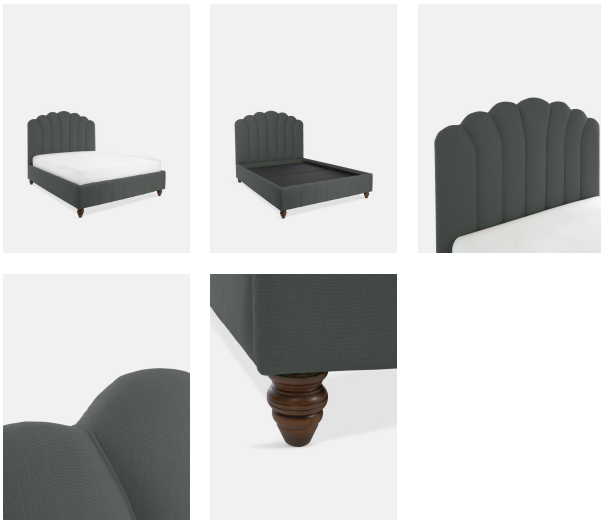

## Manette Bed, Super King, Linen Loden

£3,495 Regular

£2,971 SOHO HOME+

### Sizes

Double, Emperor, King, Super King

### Product details

Available in linen and velvet in a range of colours, our upholstered Manette bedstead is inspired by those in the Cosy bedrooms at Kettner's. The fan headboard has an Art Deco feel, with each section outlined by self-colour piping.

### Dimensions

Height :168 cm  
Width :190 cm  
Depth :213 cm