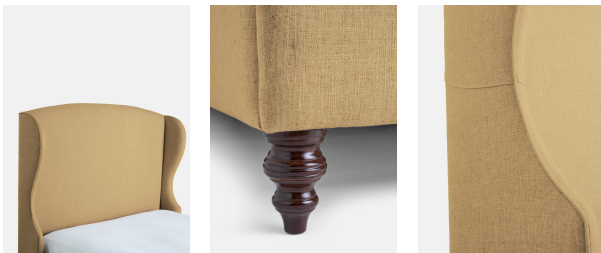

## Rivas Bed, Super King, Linen Antelope

£3,695 Regular

£3,141 Membership

### Sizes

Double, Emperor, King, Super King

### Product details

Our upholstered Rivas bedstead is inspired by the beds in the Marina and Corner bedrooms in Soho House Barcelona, where it's made up with crisp white Frette bed linen and topped with a stripy monochrome throw.

- Linen upholstered winged bedstead
- Bedstead includes headboard, frame and slats
- Mattress is not included and can be purchased separately
- Hand made in the UK by skilled craftsmen
- Inspired by the beds in the bedrooms at Soho House Barcelona