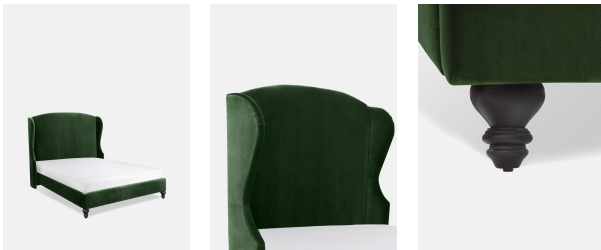

Rivas Bed, Super King, Velvet Forest

£3,195 Regular

£2,396 SOHO HOME+

Sizes

Double, Emperor, King, Super King

Available in

- | | |
|--|---|
|  Velvet Burgundy |  Velvet Cream |
|  Velvet Forest |  Velvet Lichen |
|  Velvet Navy |  Velvet Ochre |
|  Velvet Rose Water |  Velvet Rust |
|  Velvet Slate |  Velvet Teal |

Product details

Our upholstered Rivas bedstead is inspired by the beds in the Marina and Corner bedrooms in Soho House Barcelona, where it's made up with crisp white Frette bed linen and topped with a stripy monochrome throw.

- Velvet upholstered winged bedstead
- Bedstead includes headboard, frame and slats
- Mattress is not included and can be purchased separately
- Hand made in the UK by skilled craftsmen
- Inspired by the beds in the bedrooms at Soho House Barcelona

Dimensions

Height :160 cm

Width :190 cm

Depth :210 cm

Details

Dimensions: H160 x 190 x D210cm

Frame: Manmade hardwood

Feet: Maple