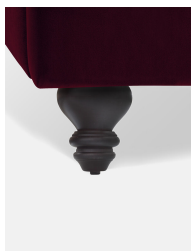

Rivas Bed, Super King, Velvet Burgundy

£3,495 Regular

£2,971 SOHO HOME+

Sizes

Double, Emperor, King, Super King

Available in

- | | | | |
|---|-------------------|---|-----------------|
|  | Velvet Burgundy |  | Velvet Cream |
|  | Velvet Forest |  | Velvet Lichen |
|  | Velvet Navy |  | Velvet Ochre |
|  | Velvet Rose Water |  | Velvet Rust |
|  | Velvet Slate |  | Velvet Teal |
|  | Linen Light Grey |  | Linen Antelope |
|  | Linen Dahlia |  | Linen Dark Navy |
|  | Linen Natural |  | Linen Loden |

Product details

Our upholstered Rivas bedstead is inspired by the beds in the Marina and Corner bedrooms in Soho House Barcelona, where it's made up with crisp white Frette bed linen and topped with a stripy monochrome throw.

- Velvet upholstered winged bedstead
- Bedstead includes headboard, frame and slats
- Mattress is not included and can be purchased separately
- Hand made in the UK by skilled craftsmen
- Inspired by the beds in the bedrooms at Soho House Barcelona

Dimensions

H160 x W190 x D210cm / H63 x W74.8 x D82.7"

Weight

126kg / 277.8lbs

Details

Frame: Manmade hardwood

Feet: Maple

Fabric: Velvet