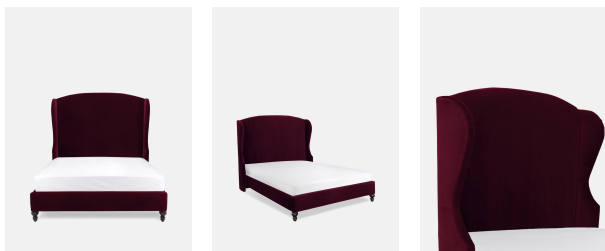

Rivas Bed, Super King, Velvet Burgundy

£3,495 Regular

£2,971 SOHO HOME+

Sizes

Double, Emperor, King, Super King

Available in

- | | | | |
|---|-------------------|---|-----------------|
|  | Velvet Burgundy |  | Velvet Cream |
|  | Velvet Forest |  | Velvet Lichen |
|  | Velvet Navy |  | Velvet Ochre |
|  | Velvet Rose Water |  | Velvet Rust |
|  | Velvet Slate |  | Velvet Teal |
|  | Linen Light Grey |  | Linen Antelope |
|  | Linen Dahlia |  | Linen Dark Navy |
|  | Linen Natural |  | Linen Loden |

Product details

Our upholstered Rivas bedstead is inspired by the beds in the Marina and Corner bedrooms in Soho House Barcelona, where it's made up with crisp white Frette bed linen and topped with a stripy monochrome throw.

- Velvet upholstered winged bedstead
- Bedstead includes headboard, frame and slats
- Mattress is not included and can be purchased separately
- Hand made in the UK by skilled craftsmen
- Inspired by the beds in the bedrooms at Soho House Barcelona

Dimensions

H160 x W190 x D210cm / H63 x W74.8 x D82.7"

Weight

126kg / 277.8lbs

Details

Frame: Manmade hardwood

Feet: Maple

Fabric: Velvet