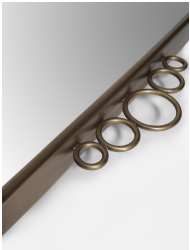

SOHO HOME

Monnier Mirror

£635 Regular

£540 SOHO HOME+

Product details

The Monnier bathroom mirror has an elegant curved frame inspired by mid-century Italian styles. The ornate design was originally created to complement the new bedrooms in Soho House Paris.
Brass frame mirror Made in India Designed for Soho House Paris

Dimensions

H107 x W60 x D3cm / H42.1 x W23.6 x D1.2"

Weight

13kg / 28.7lbs

Details

Material: Glass and Brass

Wall fixtures included: No

Bathroom safe: No