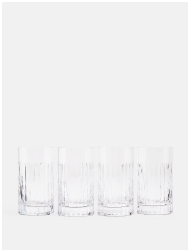

SOHO HOME

Roebing Cut Crystal Highball Glass, Set Of Four

£152 Regular

£129 SOHO HOME+

Product details

Named after John Augustus Roebing, who designed the Brooklyn Bridge, our Roebing cut crystal glasses were made exclusively for DUMBO House. Made from 24% lead crystal, they are cut with straight lines inspired by the cables on the bridge.

- Set of four cut crystal highball glasses
- Crystal has a weighty feel and a highly polished brilliance
- Each piece is hand finished
- Ideal for long drinks like mojitos and Soho Mules
- Straight lines inspired by the cables on the Brooklyn Bridge
- Designed for DUMBO House

Please note, our glassware sets are not housed in gift boxes and come individually wrapped in recyclable brown packaging.

Dimensions

Height :52.8 cm

Width :28.8 cm

Depth :28.8 cm

Weight :1.76 kg

Details

Dimensions: H13 x W7cm