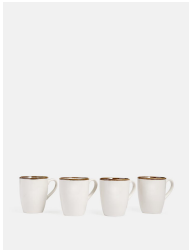

SOHO HOME

Sola Mug, Set Of Four

£24

Regular

£19

Membership

Available in

Serving Bowl

Product details

Designed for Soho House Hong Kong, the Sola collection is made of fine stoneware which is known for its durability. The edge of each piece is hand painted with a chestnut brown reactive glaze that gives a graduated, unique finish and the creamy, off white colour will sit easily with your existing tableware.

Dimensions

Product dimensions: H42.8 x W36 x D36cm / H16.9 x W14.2 x D14.2"

Product weight: 1.324kg / 2.9lbs

Number of boxes: 4

Details

Material: Stoneware

Care Instructions: Microwave and dishwasher safe