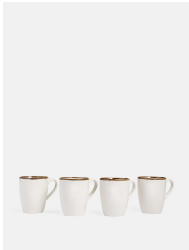

## Sola Mug, Set Of Four

£24

Regular

£19

Membership

### Product details

Designed for Soho House Hong Kong, the Sola collection is made of fine stoneware which is known for its durability. The edge of each piece is hand painted with a chestnut brown reactive glaze that gives a graduated, unique finish and the creamy, off white colour will sit easily with your existing tableware.