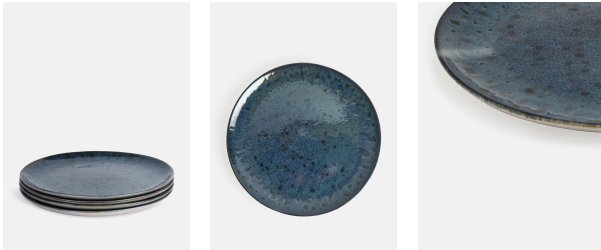

## Nero Side Plate, Blue, Set Of Four

£50 Regular

£43 SOHO HOME+

Available in

Blue

Green

### Product details

Crafted in Portugal from durable stoneware, our Nero range is inspired by the natural textures and interiors at Soho House Barcelona. Glossy and matte reactive glazes create unique tonal variations and speckles that mimic the shadows of light on the Mediterranean Sea.

- Durable stoneware side plates
- Matte speckle glaze outside
- Reactive peacock blue gloss glaze inside
- Microwave and dishwasher safe
- Crafted in Portugal
- Inspired by Soho House Barcelona

Please note, this product is hand finished and size may vary slightly.