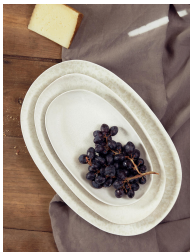

SOHO HOME

Petra Large Oval Tray, White

£45 Regular

£38 SOHO HOME+

Available in

Sizes

Large, Medium, Small

Product details

Crafted in Portugal, our durable Petra stoneware collection features a matte white glaze overlaid with a second reactive speckled satin glaze that catches the light. Inspired by our beachfront experience and restaurant, Scorpios, in Mykonos, this range is ideal for relaxed dining with friends.

- Large oval tray in durable stoneware
- Matte white glaze with reactive speckled satin glaze on top
- Organic curved shape
- Microwave and dishwasher safe
- Crafted in Portugal

Dimensions

Height :4.5 cm