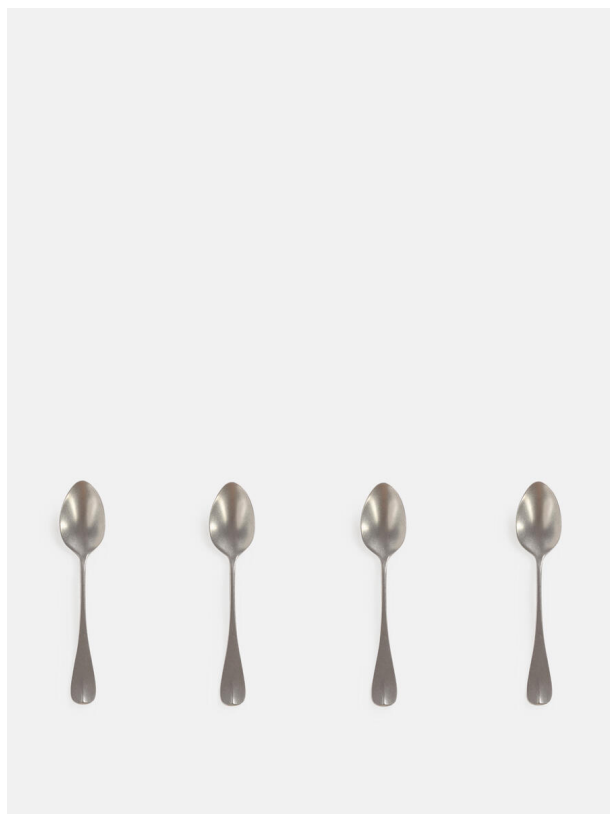

## Stonewashed Espresso Spoon, Set Of Four

£12 Regular

£10 SOHO HOME+

### Product details

- Set of four stainless steel espresso spoons
- Matte pewter finish
- Engraved with the Soho Home logo
- Durable and stain-resistant making it ideal for everyday use
- Used in Soho Beach House Canouan

### Dimensions

Height :44 cm

Width :9.76 cm

Depth :0.88 cm