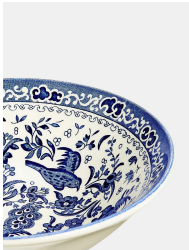

## Burleigh Blue Regal Peacock, Cereal Bowl, Set Of Four

£56 Regular

£48 SOHO HOME+

- Set of four earthenware cereal bowls with gently scalloped edge
- Made by British pottery firm Burleigh
- Decorated with Burleigh's blue Regal Peacock pattern
- Used in The Allis restaurant at White City House