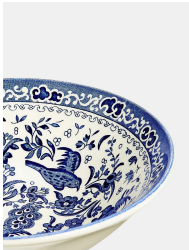

## Burleigh Blue Regal Peacock, Cereal Bowl, Set Of Four

£30 Regular

£24 SOHO HOME+

### Product details

Burleigh's aptly named Regal Peacock range was a hit with Queen Mary when it first launched in 1913, and has been one of the iconic British pottery firm's bestsellers ever since. The pattern features striking oriental bird motifs in rich blue shades on a white background. Mix and match as we do at Little House Mayfair with Burleigh's Blue Arden, Blue Asiatic Pheasants and Pale Blue Felicity china.

- Set of four earthenware cereal bowls with gently scalloped edge
- Made by British pottery firm Burleigh
- Decorated with Burleigh's blue Regal Peacock pattern
- Inspired by Little House Mayfair