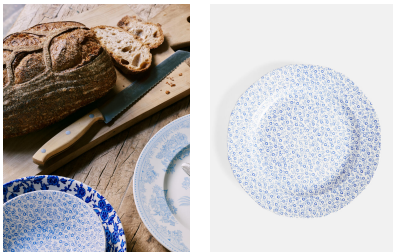

SOHO HOME

Burleigh Pale Blue Felicity Plate 21.5cm, Set Of Four

£64 Regular

£54 SOHO HOME+

Product details

Burleigh's 'Felicity' is a delicate elderflower pattern originating in the 1930s. You'll see a black and white version that is exclusive to Soho House in many of our Houses, but we use the pale blue mixed with three other classic Burleigh patterns at Little House Mayfair.

- Set of four earthenware side plates with gently scalloped edge
- Made by British pottery firm Burleigh
- Decorated with Burleigh's pale blue Felicity pattern
- Inspired by Little House Mayfair

Dimensions