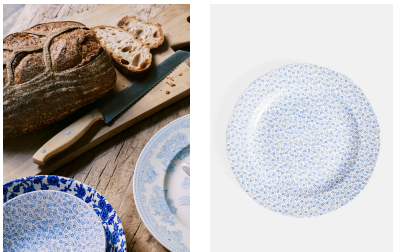

SOHO HOME

Burleigh Pale Blue Felicity Dinner Plate, Set Of Four

£38 Regular

£30 SOHO HOME+

Product details

Burleigh's 'Felicity' is a delicate elderflower pattern originating in the 1930s. You'll see a black and white version that is exclusive to Soho House in many of our Houses, but we use the pale blue mixed with three other classic Burleigh patterns at Little House Mayfair.

- Set of four earthenware dinner plates with gently scalloped edge
- Made by British pottery firm Burleigh
- Decorated with Burleigh's pale blue Felicity pattern
- Inspired by Little House Mayfair

Dimensions