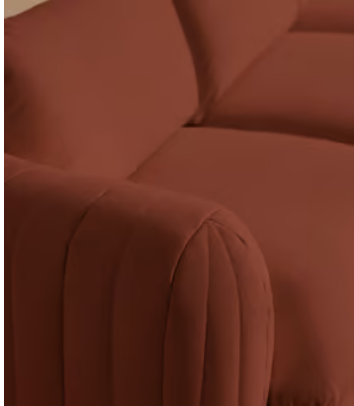

SOHO HOME

Vivienne Deeper Sit Modular Sofa, Four Seater, Linen, Sienna

£5,485 Regular price

£4,662 Member price

A House favourite, now with a deeper sit, this linen-wrapped modular sofa is designed to adapt to your space.

A member favourite, the Vivienne sofa is heavily inspired by London's White City House. Characterised by a low, wraparound silhouette built for comfort and a new deeper sit, this modular design is made to work with your room, piecing together with other sections to create the sofa of your choice.

Available in 2 sizes

Three Seater Sofa (H83 x W246 x D112cm / H33 x W97 x D44")

Four Seater Sofa (H83 x W342 x D112cm / H33 x W135 x D44")

Available in 10 linens

Bisque

Wheat

Ochre

Sage