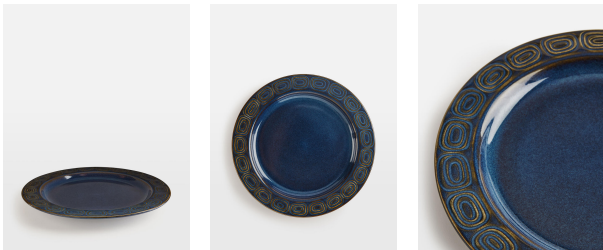

## Grace Dinner Plate, Blue, Set Of Four

£25 Regular

£20 Membership

Available in

White

### Product details

Our modern take on vintage ceramics, the Grace dinner plates are inspired by 1960s Danish ceramic ashtrays. The mid-century-style plates are crafted from stoneware for a durable finish. Each piece is washed with a reactive blue glaze to enhance the embossed geometric swirl pattern on the rim. Pair with other pieces from the collection, including side plates and mugs to echo the designs seen at White City House.

Ceramic dinner plates Set of four Reactive blue glaze Swirl pattern pressed into clay Inspired by White City house