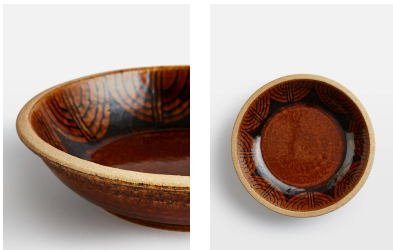

### Product details

Our Abbey dinnerware collection is handcrafted at a small studio in Toki city, which is located in the Mino valley in central Japan - a region famous for its ceramics. Each piece has been moulded from clay into a unique organic shape, which is then decorated with intricate hand-painting and hand-carving. Finished with a rust glaze, influenced by the strong earthy tones seen at White City House, these techniques are what make every single piece from the Abbey collection as distinctive as it is remarkable.

Abbey pasta bowl Handmade and hand-painted in Japan Each piece is entirely unique Rust glaze Inspired by White City House

### Dimensions

H19.6 x W19.6 x D4.5cm / H7.7 x W7.7 x D1.8"