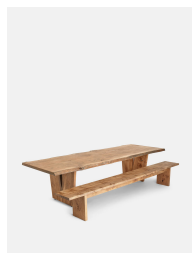

Calne Bench, Aged Oak, 240 Cm

£2,595 Regular

£2,206 Membership

Available in

Aged Oak

Dark

Sizes

45 x 240 cm, 45 x 270 cm, 45 x 300 cm

Product details

Built to last a lifetime and serve generations to come, the Calne bench is carved from premium British Pippy oak, with a characteristic live edge. The chunky heirloom piece is inspired by biophilic design, a concept that connects people to nature. Visible knots and cracks are featured throughout and considered charming features of natural timber. Pair with the Calne dining table to recreate the rustic settings at Soho Farmhouse. Solid oak wooden bench Live edge detail Bow tie detail Visible knots and cracks Each bench is unique due to natural characteristics of timber Seats three to four people Available to order in natural and dark stains Three sizes: 240cm, 270cm and 300cm Inspired by Soho Farmhouse Built in the UK and made to last a lifetime

Dimensions

H45 x W240 x D35cm / H17.7 x W94.5 x D13.8"

Weight

30kg / 66.1lbs

Details

Frame: Oak

Feet: No

Assembly Required: No