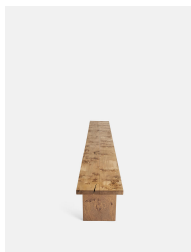

Calne Bench, Aged Oak, 240 Cm

£2,595 Regular

£2,206 Membership

Available in

Aged Oak

Dark

Sizes

45 x 240 cm, 45 x 270 cm, 45 x 300 cm

Product details

Built to last a lifetime and serve generations to come, the Calne bench is carved from premium British Pippy oak, with a characteristic live edge. The chunky heirloom piece is inspired by biophilic design, a concept that connects people to nature. Visible knots and cracks are featured throughout and considered charming features of natural timber. Pair with the Calne dining table to recreate the rustic settings at Soho Farmhouse. Solid oak wooden bench Live edge detail Bow tie detail Visible knots and cracks Each bench is unique due to natural characteristics of timber Seats three to four people Available to order in natural and dark stains Three sizes: 240cm, 270cm and 300cm Inspired by Soho Farmhouse Built in the UK and made to last a lifetime

Dimensions

H45 x W240 x D35cm / H17.7 x W94.5 x D13.8"

Weight

30kg / 66.1lbs

Details

Frame: Oak

Feet: No

Assembly Required: No