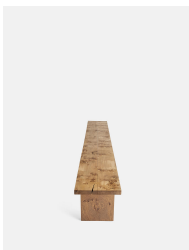

## Calne Bench, Natural, 45 X 300cm

£2,995 Regular

£2,546 Membership

### Sizes

45 x 240 cm, 45 x 270 cm, 45 x 300 cm

### Product details

Built to last a lifetime and serve generations to come, the Calne bench is carved from premium British Pippy oak, with a characteristic live edge. The chunky heirloom piece is inspired by biophilic design, a concept that connects people to nature. Visible knots and cracks are featured throughout and considered charming features of natural timber. Pair with the Calne dining table to recreate the rustic settings at Soho Farmhouse. Solid oak wooden bench Live edge detail Bow tie detail Visible knots and cracks Each bench is unique due to natural characteristics of timber Seats five to six people Available to order in natural and dark stains Three sizes: 240cm, 270cm and 300cm Inspired by Soho Farmhouse Made to order in Wiltshire, UK

### Dimensions

H45 x W300 x D35cm / H17.7 x W118.1 x D13.8"