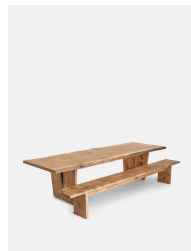

## Calne Bench, Natural, 45 X 300cm

£2,995 Regular

£2,546 Membership

### Sizes

45 x 240 cm, 45 x 270 cm, 45 x 300 cm

### Product details

Built to last a lifetime and serve generations to come, the Calne bench is carved from premium British Pippy oak, with a characteristic live edge. The chunky heirloom piece is inspired by biophilic design, a concept that connects people to nature. Visible knots and cracks are featured throughout and considered charming features of natural timber. Pair with the Calne dining table to recreate the rustic settings at Soho Farmhouse. Solid oak wooden bench Live edge detail Bow tie detail Visible knots and cracks Each bench is unique due to natural characteristics of timber Seats five to six people Available to order in natural and dark stains Three sizes: 240cm, 270cm and 300cm Inspired by Soho Farmhouse Made to order in Wiltshire, UK

### Dimensions

H45 x W300 x D35cm / H17.7 x W118.1 x D13.8"