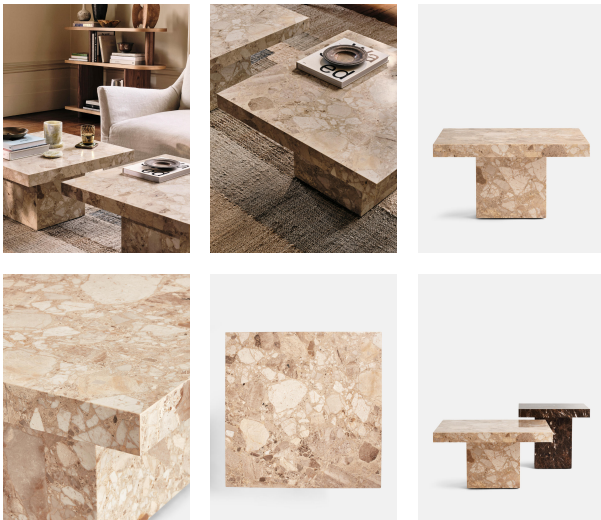

## Phoenix Table, Kunis Brescia Marble, Low

£1,995 Regular

£1,696 SOHO HOME+

### Product details

Referencing the textures seen throughout Shoreditch House, the low Phoenix table is made from Kunis Brescia marble - a cream-toned Greek marble with irregular grey and mocha spots. Clean, geometric lines and a square, stackable profile create definition. Nest together with the tall Phoenix table to make your living space flow. Honed marble table Kunis Brescia marble sourced from Greece Cream tone with grey and brown irregular spots Each table is unique due to variations in the marble Square top Low profile Can be nested with the tall Phoenix table Also available in Dark Emperador marble Inspired by Shoreditch House

### Dimensions

H38 x W70 x D70cm / H15 x W27.6 x D27.6"