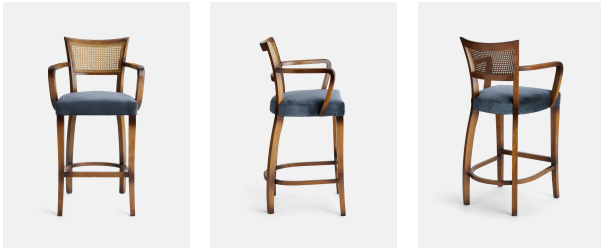

Molina Barstool, Cane Back, Velvet, Grey Blue, Us

£850 Regular

£723 Membership

Available in

Velvet Mustard

Linen Natural

Velvet Grey Blue

Product details

This barstool is inspired by our Molina dining chairs, which can be seen in many of the Houses, including High Road House and Soho House Berlin, as well as a vintage version in Kettner's Studio. Our barstool nods to all the classic features, including a beech frame, velvet seat and curved, yet slightly angled, wooden arms.

Upholstered velvet barstool Beech frame Curved wooden arms Available in Linen Inspired by the vintage dining chairs at Kettner's Studio

Dimensions

H108 x W59.5 x D53cm / H42.5 x W23.6 x D20.9"

Weight

8.1kg / 17.9lbs

Removable legs: No

Seat depth: 46cm

Seat height: 73cm

Seat width: 50cm