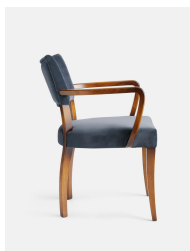

Molina Armchair, All Upholstered, Velvet Grey Blue

£625 Regular

£531 Membership

Available in

Mustard

Grey Blue

Product details

A House hero, you'll find our upholstered Molina dining chairs in many of our Houses, including High Road House and Soho House Berlin, as well as a vintage version in Kettner's. The set is crafted in Italy and upholstered in cotton velvet. Dining chairs with upholstered seat and back Upholstered in grey blue Beech wood frame Inspired by the vintage dining chairs at Kettner's

Dimensions

H78 x W60 x D56.5cm / H31 x W24 x D22"

Weight

11kg / 24.3lbs

Details

Arm height: 66.5cm

Assembly required: No

Care instructions: Dust often using a clean, soft, dry and lint-free cloth. Blot

Fabric: Cotton Velvet

Frame: Beech wood and Beech MDF

Material: Beech

Seat depth: 49.5cm

Seat height: 48cm

Seat width: 51.5cm