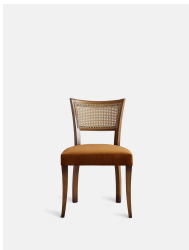

Pair Of Molina Dining Chairs, Cane Back, Velvet, Mustard, Us

£1,195 Regular

£1,016 Membership

Available in

Linen Natural

Velvet Mustard

Velvet Grey Blue

Product details

A House hero, you'll find our upholstered Molina dining chairs in many of our Houses, including High Road House and Soho House Berlin, as well as a vintage version in Kettner's Studio. This set is crafted in Italy with a cane back and velvet seat - a standout option for long lunches in the dining room.

Dining chairs with cane back Hardwood beech frame Curved wooden arms Velvet seat Inspired by the vintage dining chairs at Kettner's Studio

Dimensions

H78 x W51.5 x D57.5cm / H31 x W20.3 x D22.5"

Weight

8.1kg / 17.9lbs