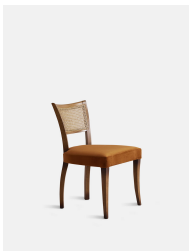

Pair Of Molina Dining Chairs, Cane Back, Velvet, Mustard, Us

£1,195 Regular

£1,016 Membership

Available in

Linen Natural

Velvet Mustard

Velvet Grey Blue

Product details

A House hero, you'll find our upholstered Molina dining chairs in many of our Houses, including High Road House and Soho House Berlin, as well as a vintage version in Kettner's Studio. This set is crafted in Italy with a cane back and velvet seat - a standout option for long lunches in the dining room.

Dining chairs with cane back Hardwood beech frame Curved wooden arms Velvet seat Inspired by the vintage dining chairs at Kettner's Studio

Dimensions

H78 x W51.5 x D57.5cm / H31 x W20.3 x D22.5"

Weight

8.1kg / 17.9lbs