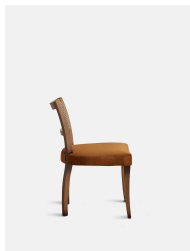

Pair Of Molina Dining Chairs, Cane Back, Velvet, Mustard, Us

£1,195 Regular

£1,016 Membership

Available in

Linen Natural

Velvet Mustard

Velvet Grey Blue

Product details

A House hero, you'll find our upholstered Molina dining chairs in many of our Houses, including High Road House and Soho House Berlin, as well as a vintage version in Kettner's Studio. This set is crafted in Italy with a cane back and velvet seat - a standout option for long lunches in the dining room.

Dining chairs with cane back Hardwood beech frame Curved wooden arms Velvet seat Inspired by the vintage dining chairs at Kettner's Studio

Dimensions

H78 x W51.5 x D57.5cm / H31 x W20.3 x D22.5"

Weight

8.1kg / 17.9lbs

polish. Avoid contact with water and other liquids. Fabric should

be professionally cleaned.

Composition: 100% Cotton

Fabric: Cotton Velvet

Feet: Beech

Filling: Foam

Frame: Beech

Material: Beech