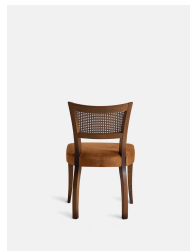

Pair Of Molina Dining Chairs, Cane Back, Velvet, Mustard, Us

£1,195 Regular

£1,016 Membership

Available in

Linen Natural

Velvet Mustard

Velvet Grey Blue

Product details

A House hero, you'll find our upholstered Molina dining chairs in many of our Houses, including High Road House and Soho House Berlin, as well as a vintage version in Kettner's Studio. This set is crafted in Italy with a cane back and velvet seat - a standout option for long lunches in the dining room.

Dining chairs with cane back Hardwood beech frame Curved wooden arms Velvet seat Inspired by the vintage dining chairs at Kettner's Studio

Dimensions

H78 x W51.5 x D57.5cm / H31 x W20.3 x D22.5"

Weight

8.1kg / 17.9lbs