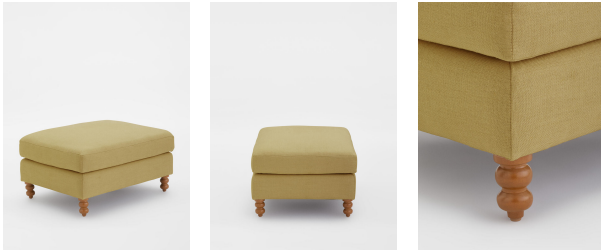

SOHO HOME

Ola Rectangle Ottoman Linen, Antelope

£895 Regular

£761 SOHO HOME+

Product details

Our Ola rectangular ottoman is cut from 100% linen with a feather-wrapped foam seat cushion and solid bobbin legs. Pair with the linen Ola loveseat and sofa to bring the classic feel of Babington House into your home.

Ola rectangular linen ottoman 100% linen
Deep-sit lounge style Feather-wrapped foam cushion
Solid wood bobbin legs Inspired by Babington House

Dimensions

H43 x W81 x D61cm / H17 x W32 x D24"

Weight

40kg / 88.2lbs

Details

Seat width: 32"

Seat height: 17"

Under seat clearance: 5"

Assembly required: No

Removable Legs: Yes

Removable cushions: No

Frame: Engineered Hardwood

Legs: Beech

Fabric: 100% Linen

Filling: Foam with Feather

Care Instructions: Professional Upholstery
Cleaning