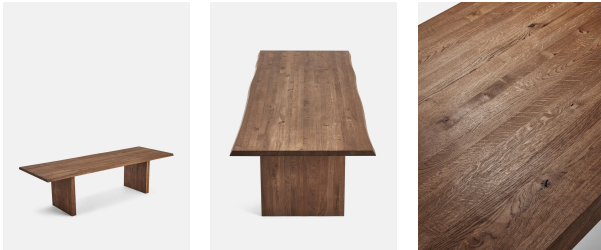

Matis Dining Table, Walnut, 220cm

£4,995 Regular

£4,246 Membership

Sizes

4-6 Seater, 6-8 Seater, 8-10 Seater

Product details

Exclusively made to order, our Matis dining table is crafted from solid walnut with an oil finish and characteristic live edge. Available in three different sizes and wood stains, place the large rectangular table in the centre of a dining room to recreate the rustic settings at Soho Farmhouse. Each table is unique; no two pieces are exactly alike Available to order in different sizes and wood stains: oak, grey oak and walnut Seats four to six people Oiled finish Live edge Made to order Inspired by Soho Farmhouse

Dimensions

H75 x W220 x D100cm / H29.5 x W86.6 x D39.4"

Weight

116kg / 255.7lbs

Details

Frame: Black American Walnut

Feet: No

Assembly Required: Yes