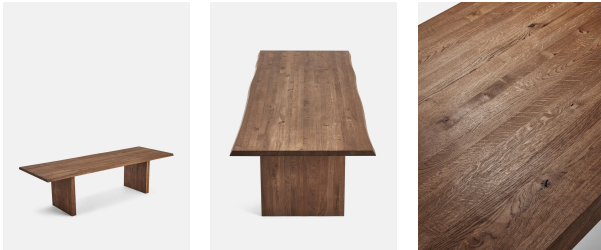

Matis Dining Table, Walnut, 240cm

£5,495 Regular

£4,671 Membership

Sizes

4-6 Seater, 6-8 Seater, 8-10 Seater

Product details

Exclusively made to order, our Matis dining table is crafted from solid walnut with an oil finish and characteristic live edge. Available in three different sizes and wood stains, place the large rectangular table in the centre of a dining room to recreate the rustic settings at Soho Farmhouse. Each table is unique; no two pieces are exactly alike Available to order in different sizes and wood stains: oak, grey oak and walnut Seats six to eight people Oiled finish Live edge Made to order Inspired by Soho Farmhouse

Dimensions

H75 x W240 x D100cm / H29.5 x W94.5 x D39.4"

Weight

122kg / 269lbs

Details

Frame: Black American Walnut

Feet: No

Assembly Required: Yes