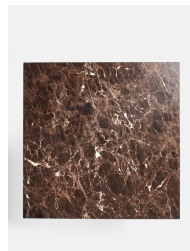

Phoenix Table, Dark Emperador Marble, Low

£1,995

Regular

£1,696

Membership

Product details

Referencing the textures seen throughout Shoreditch House, the low Phoenix table is constructed from Dark Emperador marble - a deep brown Italian marble with irregular grey-white spots and calcite accents. Clean, geometric lines and a square, stackable profile create definition. Nest together with the tall Phoenix table to make your living space flow.

- Honed marble table
- Dark Emperador marble sourced from Spain
- Deep brown marble with grey veining and crystallised accents
- Each table is unique due to variation in the marble
- Square top
- Low profile
- Can be nested with the tall Phoenix table
- Also available in Kunis Brescia marble
- Inspired by Shoreditch House