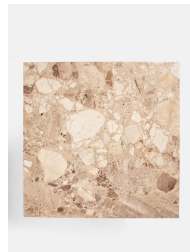

Phoenix Table, Kunis Brescia Marble, Tall

£1,795 Regular

£1,526 Membership

Product details

Referencing the marble textures seen throughout Shoreditch House, the tall Phoenix table is constructed from Kunis Brescia marble - a cream-toned Greek marble with irregular grey and mocha spots. Sharp edges and a low, rectangular profile create definition. Nest together with the small Phoenix table to make your living space flow.

Honed marble table Kunis Brescia marble sourced from Greece Cream tone with grey and brown irregular spots Each table is unique due to variation in the marble Rectangular top Tall profile Can be nested with the small Phoenix table Available in Dark Emperador marble Inspired by Shoreditch House

Dimensions

H45 x W50 x D50cm / H17.7 x W19.7 x D19.7"

Weight

135kg / 297.6lbs