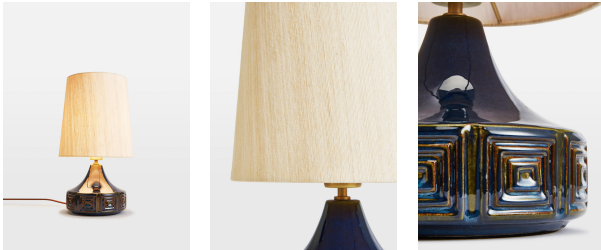

Cecil Table Lamp, Small

£195 Regular

£166 Membership

Product details

The Cecil Table lamp features a ceramic base with embossed geometric squares as a nod to vintage styles. Spotted in White City House, this small lamp is finished with a reactive glaze and a raw silk linen shade, which has been woven from natural, untreated yarns for subtle texture and elegant sheen. Place atop a console table, or keep it bedside to create an ambience for late-night reading.

Vintage style small table lamp Raw silk linen shade woven from untreated yarns Smooth shade with slight sheen Two-tone colour effect base Requires one x E26/ 6W bulb Embossed geometric squares Reactive glazed base Inspired by White City House

Dimensions

H45 x W26 x D26cm / H17.7 x W10.2 x D10.2"

Weight

2.7kg / 6lbs

Details

Material: Ceramic and Silk

Bulb Specification

Bulb(s)Included: No