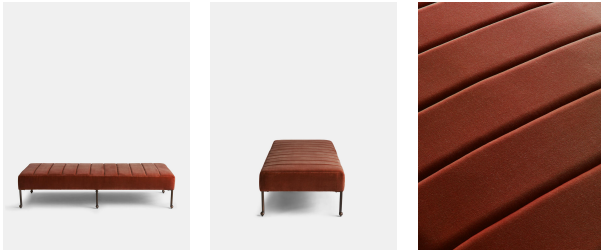

### Available in

Velvet Rust

### Available in

Daybed

### Product details

The Poppy daybed is a classic piece inspired by the interiors at Soho House 76 Dean Street. It's constructed from engineered hardwood with a channelled top upholstered in velvet and has six blackened bronze legs. This multi-functional daybed lends itself to many areas of the home, whether it's placed in the bedroom or an entrance.

- Multi-functional daybed
- Upholstered in rust cotton velvet
- Channelled detail
- Six blackened bronze legs
- Also available in Lichen Velvet
- Inspired by Soho House 76 Dean Street