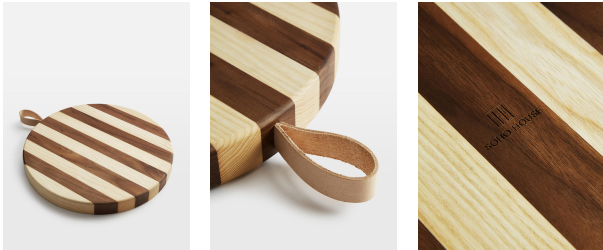

Ember Contrast Circular Chopping Board

£155 Regular

£132 Membership

Product details

The Ember serving board looks to add an eye-catching statement to your dining table. Inspired by the decorative contrast parquet wooden flooring of Soho House 40 Green Street, Italian walnut wood is juxtaposed with a lighter-coloured ash to form its tonal stripe design. Finished with a tan leather handle, this circular chopping board is perfect for display after use prepping or serving your favourite food.

Walnut and ash wooden chopping board
Circular organic shape
Stripe pattern
Leather handle
Handmade in Italy
Inspired by 40 Greek Street

Dimensions

H9.5 x W14 x D10.6cm / H3.7 x W5.5 x D4.2"

Weight

0.348kg / 0.8lbs