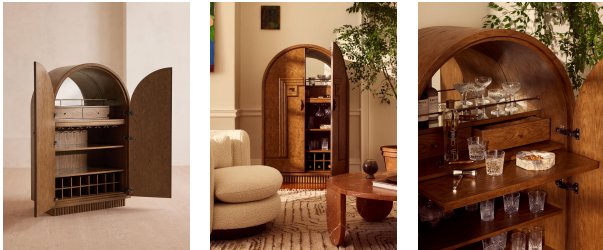

SOHO HOME

Benedict Bar Cabinet, Oak Burl

\$6,995 Regular

\$5,946 Membership

Product details

Recreate the relaxed bar setting of Soho House Nashville with the Benedict bar cabinet. An Art Deco-inspired design, the arch-shaped unit has been crafted from a mix of solid oak, solid walnut and oak burl veneer. Oak burl is characterised by its tan heartwood tones with darker burl pockets to display a mix of rich and tonal colours. Two bookmatched burl doors feature solid walnut handles, while a solid oak fluted base and a mirrored back brings added interest to this unique piece for displaying anywhere in the room. Open up to reveal a place for wine storage and a pull-out bar top, ideal when entertaining guests.

Dimensions

Product dimensions: H160 x W100 x D51cm / H63 x W39.4 x D20.1"

Product weight: 118kg / 260.1lbs

Packaged or boxed dimensions: H198 x W118 x D68cm / H78 x W46.5 x D26.8"

Packaged or boxed weight: 167kg / 368.2lbs

polish. Avoid contact with water and other liquids.

Drawer dimensions: H8 x W38.7 x D22.8cm

Feet: Plastic glide

Finish: Mid-tone Oak Burl, Walnut and Antique Brass

Frame: Oak Wood and poplar Wood

Handles: Walnut wood

Material: Beech Wood, Oak Wood, poplar Wood, walnut Wood, MDF, American Oak Veneer, Oak Burl Veneer and Stainless Steel

Removable legs: No

Shelf dimensions: Top shelf: H26 x W89 x D45cm /

Bottom shelf: H26 x W89 x D45cm / Wine storage: