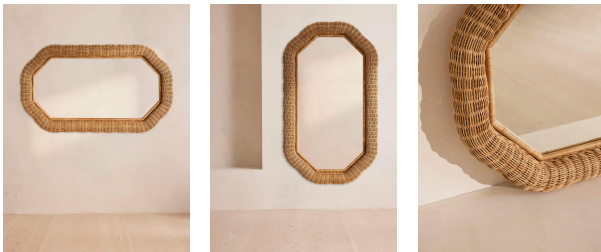

Details

Assembly required: No

Bathroom safe: No

Care instructions: Clean with a soft dry cloth only. Do not use polishing agents, harsh chemicals or abrasive cleaners as they may damage the finish.

Wall fixtures included: No

Wall leaning only: No