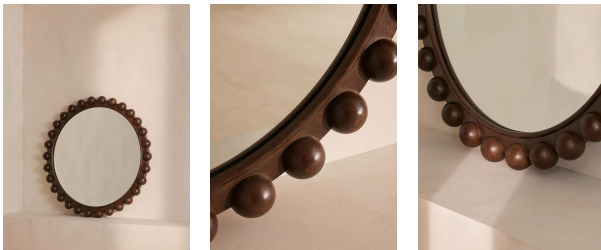

Emilia Mirror, Round

£1,495

Regular

£1,271

Membership

Product details

A decor piece with endless impact, our Emilia round mirror features a bobble frame that's been carved for extra definition. Crafted from solid dark oak, it reflects similar styles seen in Shoreditch House. Place above a mantelpiece or in the bedroom to recreate the House's signature look and open up your space.

- Round mirror
- Solid dark oak
- Decorative bobble frame
- Carved detail
- Easy installation, aluminium cleat included
- Inspired by Shoreditch House

Dimensions

Product dimensions: H107.9 x W107.9 x D8.2cm / H42.5 x W42.5 x D3.2"