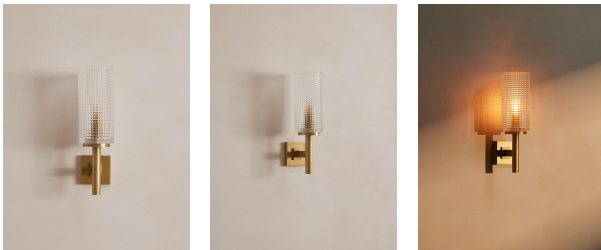

Skye Wall Light

£295

Regular

£251

Membership

Product details

Inspired by Soho House Rome, our Skye wall light has been designed with a textured glass shade for a softer lighting scheme. Ribbed arm details in antique solid precious brass lend a vintage feel, while echoing the Brutalist architecture of the House. Place either side of your living room mantelpiece or in the bathroom.

- Textured clear glass shade
- Ribbed arm details
- Antique solid precious brass
- Bathroom safe
- Recommended bulb: Tala 3W Pluto LED
- We recommend wiring our ceiling lights with a dimmer control to tailor the light level
- Inspired by Soho House Rome

Dimensions

Product dimensions: H36.9 x W11 x D14.7cm / H14.5 x W4.3 x D5.8"

Product weight: 2kg / 4.4lbs

Packaged or boxed dimensions: H39 x W39 x D23cm / H15.4 x W15.4 x D9.1"

Packaged or boxed weight: 4kg / 8.8lbs

Height adjustable: No

Voltage: 220-240V

Wall bracket: 9