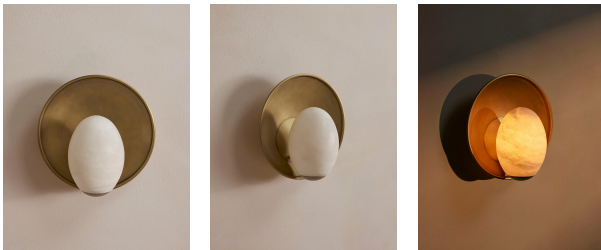

Avena Wall Light, Alabaster Globe

£495

Regular

£421

Membership

Product details

A mix of contemporary shapes and finishes makes our Avena wall light one of a kind. Inspired by Soho House Rome, an alabaster oval globe sits on a precious brass dish with a circular back. Each pattern in the alabaster stone varies, making each piece unique to the next. Place either side of the bathroom mirror for a soft lighting scheme with a modern twist.

- Alabaster oval globe
- Contemporary-inspired wall light
- Stone pattern varies, making each one unique
- Antique brass back dish and globe holder
- Solid precious brass
- Bathroom safe
- Recommended bulb: Tala 4W Candle LED
- We recommend wiring our wall lights with a dimmer control to tailor the light level
- Inspired by Soho House Rome