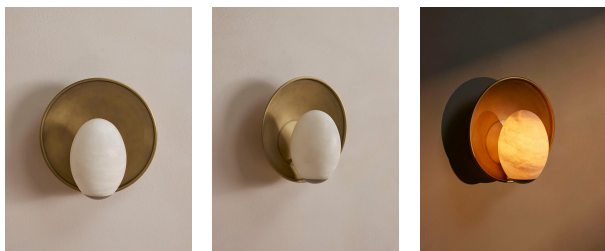

Avena Wall Light, Alabaster Globe

£495

Regular

£421

Membership

Product details

A mix of contemporary shapes and finishes makes our Avena wall light one of a kind. Inspired by Soho House Rome, an alabaster oval globe sits on a precious brass dish with a circular back. Each pattern in the alabaster stone varies, making each piece unique to the next. Place either side of the bathroom mirror for a soft lighting scheme with a modern twist.

- Alabaster oval globe
- Contemporary-inspired wall light
- Stone pattern varies, making each one unique
- Antique brass back dish and globe holder
- Solid precious brass
- Bathroom safe
- Recommended bulb: Tala 4W Candle LED
- We recommend wiring our wall lights with a dimmer control to tailor the light level
- Inspired by Soho House Rome