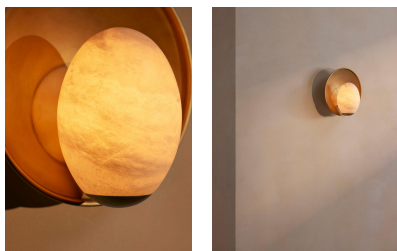

Avena Wall Light, Alabaster Globe

£495

Regular

£421

Membership

Product details

A mix of contemporary shapes and finishes makes our Avena wall light one of a kind. Inspired by Soho House Rome, an alabaster oval globe sits on a precious brass dish with a circular back. Each pattern in the alabaster stone varies, making each piece unique to the next. Place either side of the bathroom mirror for a soft lighting scheme with a modern twist.

- Alabaster oval globe
- Contemporary-inspired wall light
- Stone pattern varies, making each one unique
- Antique brass back dish and globe holder
- Solid precious brass
- Bathroom safe
- Recommended bulb: Tala 4W Candle LED
- We recommend wiring our wall lights with a dimmer control to tailor the light level
- Inspired by Soho House Rome