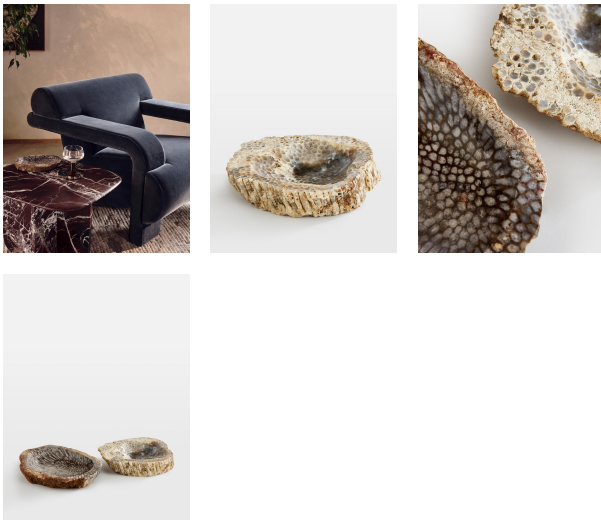

Lorita Trinket Bowl

£195 Regular

£166 Membership

Product details

The natural formation of our Lorita trinket bowl adds interest to a coffee table or side table. Sculpted from fossilised coral - a stone found in Indonesian coastal areas, seafronts and river edges - it has a unique beehive appearance with no two pieces the same, while echoing the interiors of Soho Roc House.

- Small blue trinket bowl
- Naturally formed
- Fossilised coral from Indonesia
- Beehive appearance in texture
- No two pieces are the same
- Organic shape with raw edges
- Decorative purposes only
- Inspired by Soho Roc House