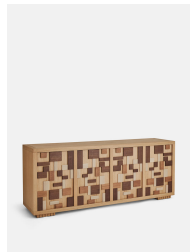

### Product details

Make a decorative statement in the home with our Sandro sideboard. Crafted in Portugal, a solid oak frame is brought to life with four mosaic front doors in oak, walnut and ash, echoing the 1960s-inspired dark wood panelling in the club of Soho House Holloway. Finished with brass inlay details for an added vintage touch, place in your hallway or living room to make a bold first impression.

- Decorative oak sideboard
- Solid oak frame
- Oak, walnut and ash mosaic design
- Brass inlay details
- Crafted in Portugal
- Four cabinet doors
- Brass detailing
- Inspired by Soho House Holloway

### Dimensions

Product dimensions: H80 x W200 x D50cm / H31.4 x W78.7 x D19.6"

Product weight: 123kg / 271.2lbs

Packaged or boxed dimensions: H86 x W206 x D56cm / H33.9 x W81.1 x D22"

Packaged or boxed weight: 133kg / 293.2lbs