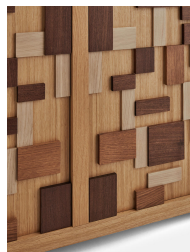

Sandro Sideboard

£2,655

Regular

£2,124

Membership

Product details

Make a decorative statement in the home with our Sandro sideboard. Crafted in Portugal, a solid oak frame is brought to life with four mosaic front doors in oak, walnut and ash, echoing the 1960s-inspired dark wood panelling in the club of Soho House Holloway. Finished with brass inlay details for an added vintage touch, place in your hallway or living room to make a bold first impression.

- Decorative oak sideboard
- Solid oak frame
- Oak, walnut and ash mosaic design
- Brass inlay details
- Crafted in Portugal
- Four cabinet doors
- Brass detailing
- Inspired by Soho House Holloway

Dimensions

Product dimensions: H80 x W200 x D50cm / H31.4 x W78.7 x D19.6"

Product weight: 123kg / 271.2lbs

Packaged or boxed dimensions: H86 x W206 x D56cm / H33.9 x W81.1 x D22"

Packaged or boxed weight: 133kg / 293.2lbs