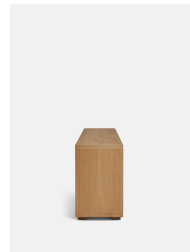

### Product details

Make a decorative statement in the home with our Sandro sideboard. Crafted in Portugal, a solid oak frame is brought to life with four mosaic front doors in oak, walnut and ash, echoing the 1960s-inspired dark wood panelling in the club of Soho House Holloway. Finished with brass inlay details for an added vintage touch, place in your hallway or living room to make a bold first impression.

- Decorative oak sideboard
- Solid oak frame
- Oak, walnut and ash mosaic design
- Brass inlay details
- Crafted in Portugal
- Four cabinet doors
- Brass detailing
- Inspired by Soho House Holloway

### Dimensions

Product dimensions: H80 x W200 x D50cm / H31.4 x W78.7 x D19.6"

Product weight: 123kg / 271.2lbs

Packaged or boxed dimensions: H86 x W206 x D56cm / H33.9 x W81.1 x D22"

Packaged or boxed weight: 133kg / 293.2lbs