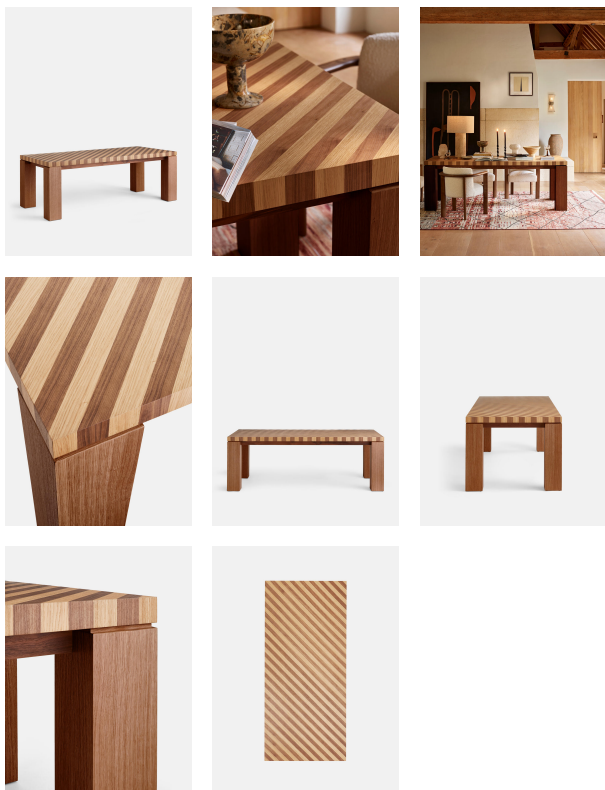

Duetoni Dining Table

£2,445

Regular

£1,956

Membership

Product details

The Duetoni dining table displays a striking two-tone marquetry top in walnut and oak. Designed with oversized walnut legs for a contemporary twist, its clean lines mirror the unique Brutalist architecture of Soho House Rome. A conversational piece for larger gatherings, it seats up to eight people.

- Large wooden dining table
- Two-tone design in walnut and oak
- Oversized walnut legs
- Seats six to eight people
- Inspired by Soho House Rome

Dimensions

Product dimensions: H76 x W220 x D100cm / H29.9 x W86.6 x D39.3"

Material: Oak Wood, MDF, Oak Veneer and Walnut Veneer

Removable legs: Yes