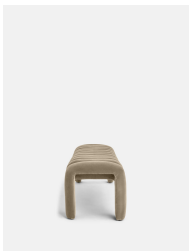

Willis Bench, Velvet, Camel

£1,295 Regular

£1,101 Membership

Available in

Velvet Rust	Velvet Lichen
Velvet Camel	Velvet Royal Blue
Velvet Porcelain	Velvet Mustard
Velvet Olive	Velvet Taupe
Velvet Antique Rose	Velvet Grey Blue

Product details

Our Willis bench adds a touch of vintage-inspired glamour to any interiors scheme with channelled seat detail and soft, velvet upholstery for a textural finish. Inspired by Holloway House, this piece is ideal for placing in an entrance, living room or at the end of the bed.

Multi-functional bench Upholstered in cotton velvet Channelled seat detail Available in a range of colours Inspired by Holloway House

Dimensions

H43.815 x W160.655 x D44.45cm / H17.3 x W63.3 x D17"

Weight

21.4kg / 47.2lbs