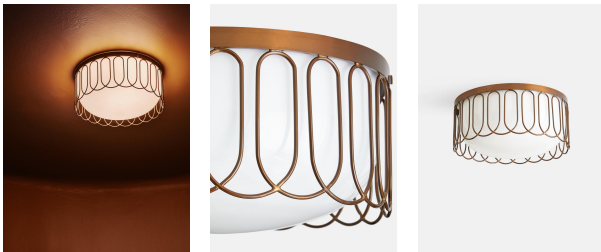

Limited Edition Stockholm Flush Light

£1,600 Regular

£1,360 Membership

Product details

Part of our capsule collection, the statement Stockholm Flush light can be seen in Soho House Stockholm. Handcrafted in Italy, an antique brass surround has been shaped into a decorative looped design, with a Murano opal glass shade emitting a soft, warm light into any room. Ideal in the dining room or living room for a cosy, ambient setting.

Nordic-inspired ceiling light Part of the House capsule collection Limited-edition design Handcrafted in Italy Antique brass Decorative looped design Murano opal glass shade Inspired by Soho House Stockholm