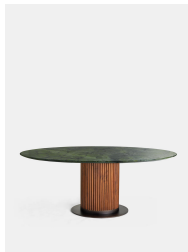

Murcell Oval Dining Table, Brazilian Green Marble, Diffused

£5,995 Regular

£5,096 Membership

Product details

Referencing the marble pieces seen throughout White City House, this sleek dining table is constructed from polished green marble sourced from Brazil with intricate grey veining and crystallised accents. Offset by a solid walnut-clad pillar base, the table counterbalances clean lines with warm tones. Make it the focal point of your dining room.

Solid walnut and marble oval dining table Green marble top sourced from Brazil Intricate veining and crystallised accents Each piece is unique due to variations in the marble Pillar base Inspired by Rome House Also available in a Green Prominent Marble, both of which represent the beauty and variation of the stone.

Dimensions

H76 x W200 x D120cm / H29.9 x W78.7 x D47.2"

Weight

200kg / 440.9lbs

Details

Frame: Walnut Wood

Feet: Nylon Glide

Assembly Required: Yes