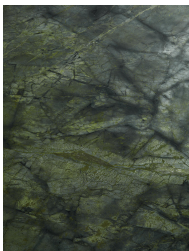

Murcell Oval Dining Table, Brazilian Green Marble, Diffused

£5,995 Regular

£5,096 Membership

Product details

Referencing the marble pieces seen throughout White City House, this sleek dining table is constructed from polished green marble sourced from Brazil with intricate grey veining and crystallised accents. Offset by a solid walnut-clad pillar base, the table counterbalances clean lines with warm tones. Make it the focal point of your dining room.

Solid walnut and marble oval dining table Green marble top sourced from Brazil Intricate veining and crystallised accents Each piece is unique due to variations in the marble Pillar base Inspired by Rome House Also available in a Green Prominent Marble, both of which represent the beauty and variation of the stone.