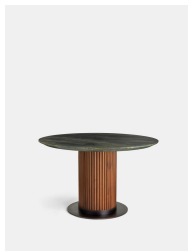

Murcell Oval Dining Table, Brazilian Green Marble, Diffused

£5,995 Regular

£5,096 Membership

Product details

Referencing the marble pieces seen throughout White City House, this sleek dining table is constructed from polished green marble sourced from Brazil with intricate grey veining and crystallised accents. Offset by a solid walnut-clad pillar base, the table counterbalances clean lines with warm tones. Make it the focal point of your dining room.

Solid walnut and marble oval dining table Green marble top sourced from Brazil Intricate veining and crystallised accents Each piece is unique due to variations in the marble Pillar base Inspired by Rome House Also available in a Green Prominent Marble, both of which represent the beauty and variation of the stone.

Dimensions

H76 x W200 x D120cm / H29.9 x W78.7 x D47.2"

Weight

200kg / 440.9lbs

Details

Frame: Walnut Wood

Feet: Nylon Glide

Assembly Required: Yes