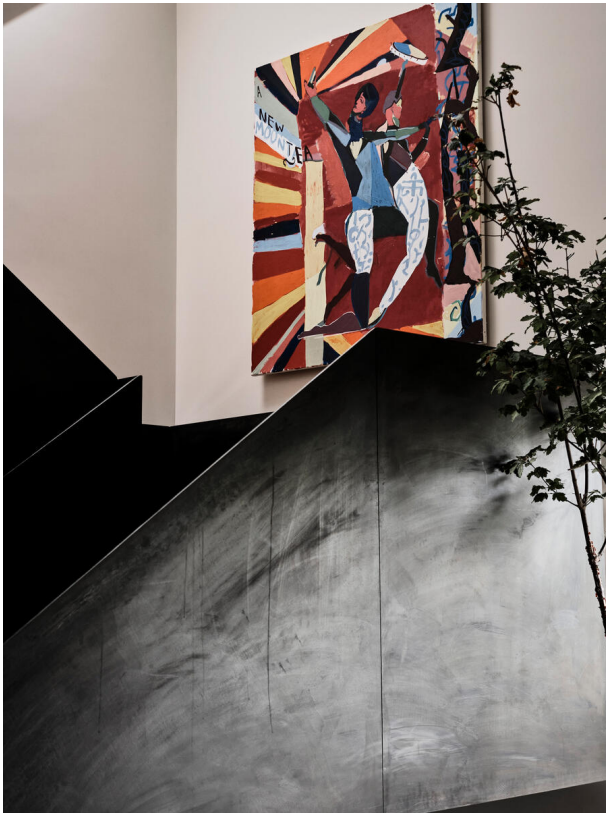

SOHO HOME

New Moon Tea By Ed Burkes

£6,870 Regular

£5,840 Membership

Product details

Multi-award-winning painter Ed Burkes lives and works in Plymouth. Burkes holds the belief that music, language and art all have a mutual effect on one another. Text is as important a feature as the imagery itself in his vibrant artworks - which reference his surroundings both currently and historically - inviting speculation where chopped and sampled phrases or statements are spotted. 'New Moon Tea' by Ed Burkes Oil on canvas Frame not included Exclusive piece From the M.A.H Gallery collection Includes M.A.H branded certificate of authenticity

Dimensions

H120 x W110 x D3cm / H47.2 x W43.3 x D1.2"

Weight

0.0466kg / 0.1lbs

Details

Medium: Oil on canvas

Frame: Not included

Each piece will come with an M.A.H branded certificate of authenticity.